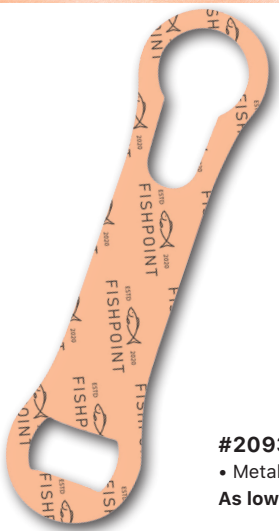

Disclaimer: 2024 Color Of The Year Must Be Listed As The Item Color On Order To Receive Peach Fuzz On Items.

**COLOR OF THE YEAR**  
**2024**  
PEACH FUZZ  
13-1023

**PANTONE®**

**#89 NEOPRENE WRISTBAND WITH KEY RING**

- Made Of 3.5MM Neoprene
  - Split Ring Attachment
  - Customize With Your Own Art
- As low as \$1.49(c) | Min. 200

**#2093 FULL COLOR BOTTLE OPENER**

- Metal Bottle Opener
- As low as \$2.50(c) | Min. 100

**#1910 FULL COLOR ROUND MOUSE PAD**

- Made Of 1/8" Rubber • Customize With Your Own Art
- As low as \$3.05(c) | Min. 200

**#MICROFIBER-PCH DYE SUBLIMATED MICROFIBER PHONE WALLET POUCH OR SLEEVE**

- Printed In Full Color Using Dye Sublimated Process
  - Perfect For Carrying Smart Phones, Identification, Room Keys, Cash Or Credit Cards • Also Functions As A Great Eyeglass Or Sunglasses Case
- As low as \$2.03(r) | Min. 250

**#1905 FULL COLOR RECTANGLE MOUSE PAD**

- Made Of 1/8" Rubber • Customize With Your Own Art
  - Stock Designs Available
- As low as \$3.05(c) | Min. 200

Pricing is subject to change without notice. Please contact your representative to confirm the most current pricing.