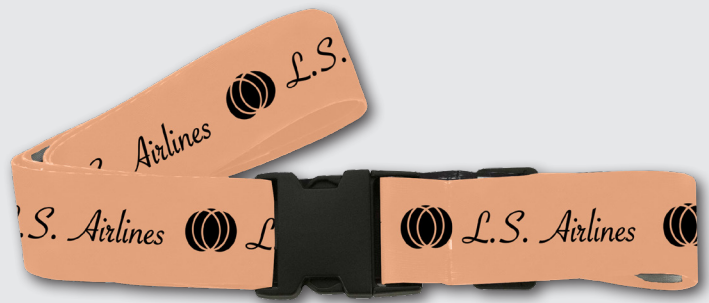

- Great For Cleaning Glasses And Device Screens
- As low as \$1.39(c) | Min. 150

**#TOWEL-SPORTS SPORTS TOWEL - DYE SUBLIMATED**

- Quick-Absorbing And Quick-Drying
  - Reusable
- As low as \$4.79(r) | Min. 100

**#PRNTD-SHOELACE DYE-SUBLIMATED PRINTED SHOELACES**

- 100% Polyester
  - Show off your organizations colors, every time you go out, with these unique dye-sub shoelaces!
  - Our dye-sublimation process prints even the most intricate image in crisp detail.
  - Excellent gradations in color! All shoelaces are sold in pairs.
- Shoelace .375"W x 36"L: As low as \$1.55(r) | Min. 250  
 Shoelace 0.75"W x 36"L: As low as \$1.78(r) | Min. 250

**#LUGGAGE-STRAP DYE-SUBLIMATED LUGGAGE STRAP**

- Show off your organizations colors while traveling with this unique dye-sub luggage strap with side release buckle.
  - Our dye-sublimation process prints even the most intricate image in crisp detail.
  - Excellent gradations in color! All luggage straps are 2"W x 63"L and include a 2" side release buckle.
- As low as \$8.29(r) | Min. 250