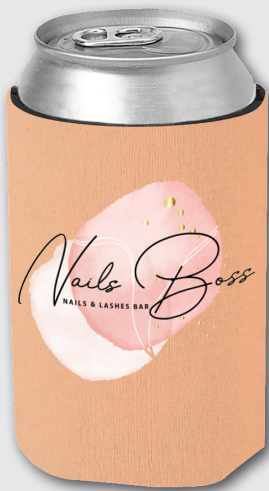

**FULL COLOR IMPRINT SMOOTH DYE  
SUBLIMATION LANYARD**

- #LANYARDS-DS50 - 1/2"
- #LANYARDS-DS75 - 3/4"
- #LANYARDS-DS1 - 1"

• 36" Polyester Satin Lanyard • Includes Metal Crimp And Split Ring Attachment

**#LANYARDS-DS50:**

As low as \$2.51(c) | Min. 250

**#LANYARDS-DS75:**

As low as \$1.99(c) | Min. 250

**#LANYARDS-DS1:**

As low as \$2.79(c) | Min. 250

**#18 KAN-TASTIC CUP SLEEVE**

• Made Of 1/8" High Quality Open Cell Foam • Folds Flat For Pocket Or Purse Storage • Fits Pint Glasses, Stadium Cups And More! • Made In The USA

As low as \$1.55(c) | Min. 200

**#38 DESIGNER KAN-TASTIC**

• Made Of 1/8" Low Density Open Cell Polyester Foam • Folds Flat For Pocket Or Purse Storage • Choose From A Variety Of Stock Designs!

As low as \$1.45(c) | Min. 200

**#30 FULL COLOR KAN-TASTIC**

• Made Of Laminated Open Cell Foam • Folds Flat For Pocket Or Purse Storage • Made In The USA

As low as \$1.60(c) | Min. 200

**#48 - 24 OZ. FULL COLOR  
TALL BOY COOLIE**

• 1/8" High Density Foam • Folds Flat For Pocket Or Purse Storage • Made In The USA