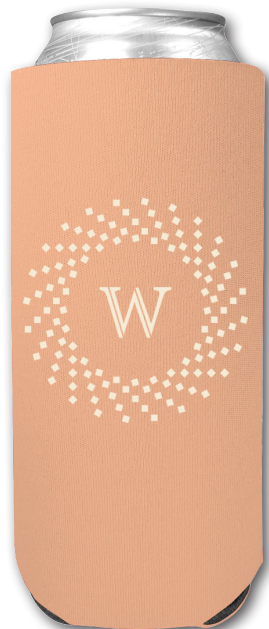

**#LANYARDS-DS50:**

As low as \$2.51(c) | Min. 250

**#LANYARDS-DS75:**

As low as \$1.99(c) | Min. 250

**#LANYARDS-DS1:**

As low as \$2.79(c) | Min. 250

**#18 KAN-TASTIC CUP SLEEVE**

• Made Of 1/8" High Quality Open Cell Foam • Folds Flat For Pocket Or Purse Storage • Fits Pint Glasses, Stadium Cups And More! • Made In The USA

As low as \$1.55(c) | Min. 200

**#38 DESIGNER KAN-TASTIC**

• Made Of 1/8" Low Density Open Cell Polyester Foam • Folds Flat For Pocket Or Purse Storage • Choose From A Variety Of Stock Designs!

As low as \$1.45(c) | Min. 200

**#30 FULL COLOR KAN-TASTIC**

• Made Of Laminated Open Cell Foam • Folds Flat For Pocket Or Purse Storage • Made In The USA

As low as \$1.60(c) | Min. 200

**#48 - 24 OZ. FULL COLOR  
TALL BOY COOLIE**

• 1/8" High Density Foam • Folds Flat For Pocket Or Purse Storage • Made In The USA

As low as \$2.69(c) | Min. 200

**#44 - 16 OZ. FULL COLOR  
TALL BOY COOLIE**

• 1/8" High Density Foam • Folds Flat For Pocket Or Purse Storage • Made In The USA

As low as \$2.19(c) | Min. 200

**#CLEANING-CLOTH MICROFIBER CLEANING CLOTH 7" SCREEN MOBILE PHONE CLEANERS**